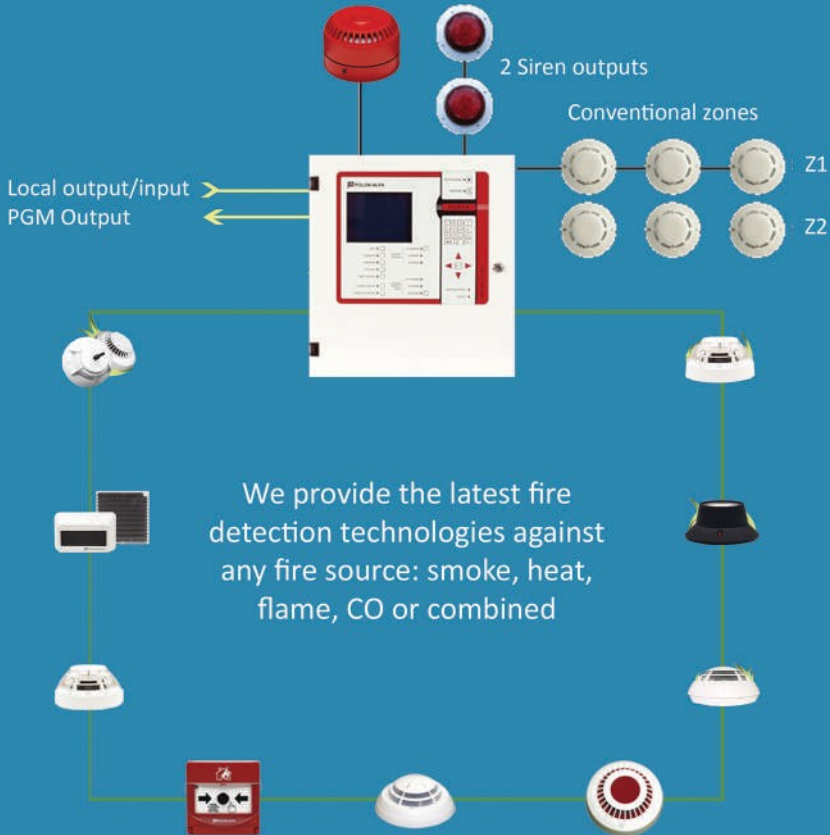

Door Entry System

- Mobile App
- Support IP cameras
- Hands free touch screen
- Keep record all visitors on SD card
- Built-in alarm & home automation
- Key less, easy access by touch less card
- Systems for Villas, Buildings & Compounds
- Forward all calls to personal mobile phone when being away

Video Surveillance System

- Products made in Europe
- Smart IR functions
- IP cameras from 2 up to 12 MPX
- NVR recorders from 4 up to 256 CH (PoE embedded)
- AHD cameras from 2 up to 4 MPX
- AHD recorders from 4 up to 32 CH
- Starlight cameras, full color image at night (Zero lux)
- Thermal cameras
- Advanced image analysis functions (AI)
- Automatic number plate recognition
- Special purpose IP camera designed for ATMs surveillance
- Integration Software platform for all security systems: VENO with compatibility with many systems NOVUS, Kade Roger, SATEL, Polon ALFA, Siemens, Kantech, DSC, Texecom, Honeywell and any another system we can integrate

Up to 6000 systems supplied & installed - Since 1992 - Multiple concepts one provider

Fire Alarm System

Security systems from dumb to smart - Since 1992 - Protect families & investments

- Conventional panel from 1 zone up to 24 zones
- Addressable panel from 1 loop up to 8 loops
- Up to 4000 addresses
- Built in LCD for easy operation & system programming
- Wired and wireless
- Dirty self test
- Voice acoustic sounder
- Built-in izolator in each detector
- Smart combined smoke & flame detector
- Loop length up to 2 Km